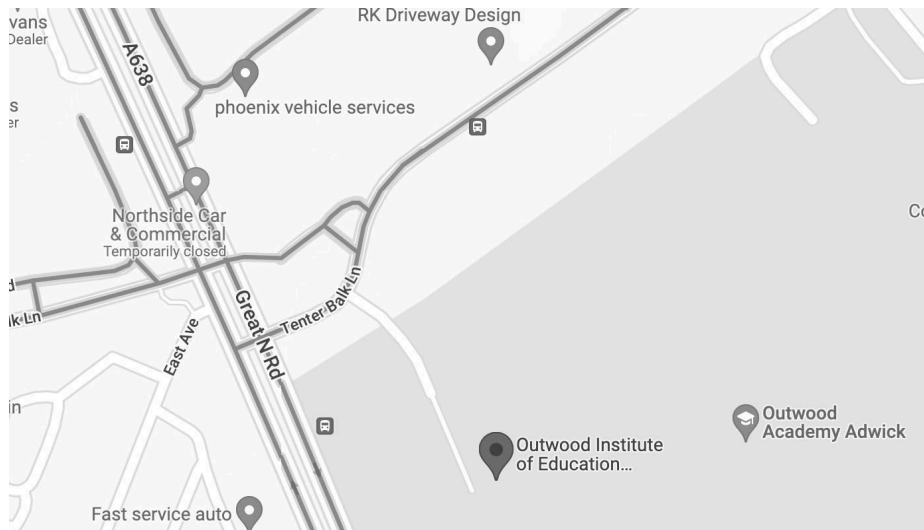

Outwood Institute of Education
&
National Institute of Teaching North and East
Doncaster Campus

Travel Directions and Location Map

Address: Outwood Institute of Education, Outwood Academy Adwick Tenter Balk Lane,
Woodlands, Doncaster, South Yorkshire, DN6 7EQ

Sat Nav

- DN6 7EQ

Directions:

From M1 (Junction 32):

- At junction 32, take slip road left to M18 towards Hull / the NORTH / Doncaster
- At junction 2, take slip road left to A1(M) towards the NORTH
- Leave the A1(M) at junction 38 and then turn right onto A638

- At roundabout, take 2nd exit (straight over) onto the A638
- Turn second left on to Tenter Balk Lane
- Turn immediately right into the OIE/NIoT Campus car park

From M62:

- At junction 32A take the exit for the A1(M) South
- At junction Red House Interchange, take slip road left to A638
- Keep left on to A638 / Wakefield Road. Turn second left on to Tenter Balk Lane
- Turn immediately right into the OIE/NIoT Campus car park

Train Directions:

Adwick train station:

- 1.1 miles from the OIE
- 20 minute walk / 4 minutes via taxi

Doncaster train station:

- 4.4 miles from the OIE
- 11 minutes via taxi
- You can get a train from Doncaster to Adwick