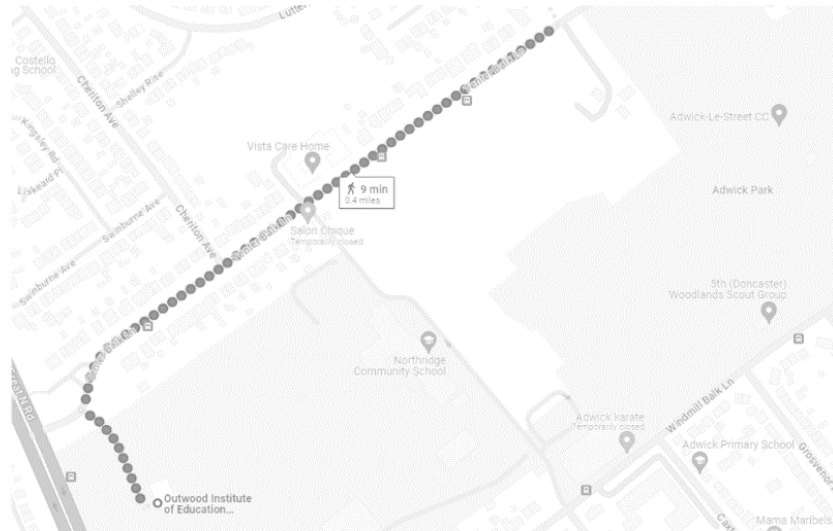

Outwood Institute of Education
&
National Institute of Teaching North and East
Doncaster Campus

Travel Directions and Location Map

Address: Outwood Institute of Education, Outwood Academy Adwick Tenter Balk Lane,
Woodlands, Doncaster, South Yorkshire, DN6 7EQ

Sat Nav

- DN6 7EQ

Directions:

From M1 (Junction 32):

- At junction 32, take slip road left to M18 towards Hull / the NORTH / Doncaster
- At junction 2, take slip road left to A1(M) towards the NORTH
- Leave the A1(M) at junction 38 and then turn right onto A638

Train Directions:

Adwick train station:

- 1.1 miles from the OIE
- 20 minute walk / 4 minutes via taxi

Doncaster train station:

- 4.4 miles from the OIE
- 11 minutes via taxi
- You can get a train from Doncaster to Adwick

Overflow Car Park

Sat Nav

- DN6 7EF

Directions from the main car park:

- As you leave the main car park, turn right on to Tenter Balk Lane
- After approx. 0.4 miles, take the **SECOND** entrance into the OIE Overflow Car Park
- It is approx. 9 minutes' walk back to the OIE/NIoT Campus